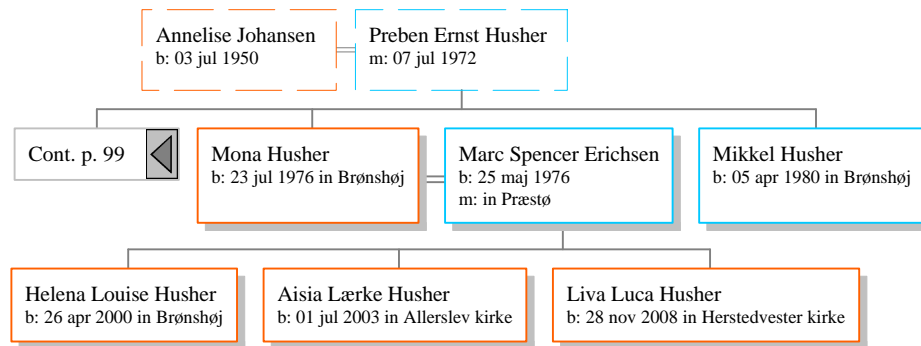

Descendants of Hr. Sabinsky

Generation No. 1

1. HR.¹ SABINSKY was born Abt. 1700. He married FRU SABINSKY. She was born Abt. 1700.

Child of HR. SABINSKY and FRU SABINSKY is:

2. i. JOHAN CHRISTOPHER² SABINSKY, b. Abt. 1718; d. 16 maj 1778, Skt Petri sogn, København.