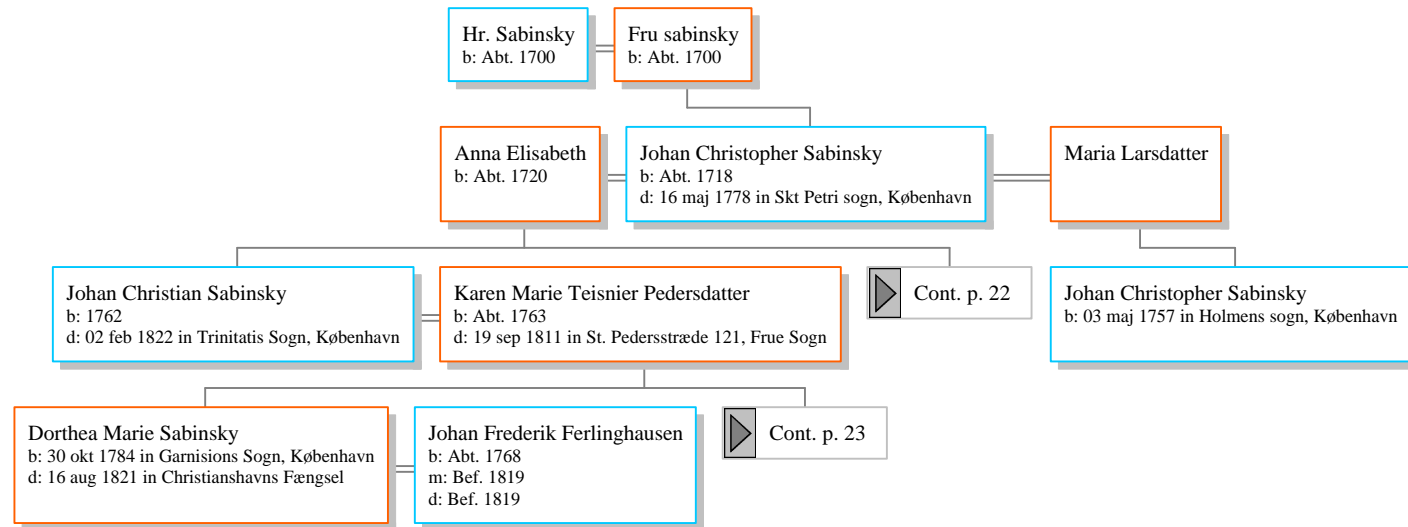

Descendants of Hr. Sabinsky

Children

Grandchildren

Great-Grandchildren