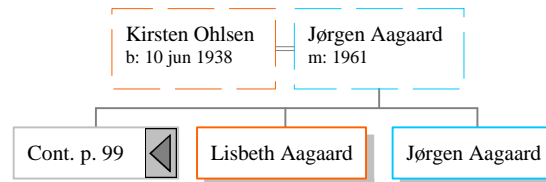

Descendants of Hr. Sabinsky

6th Great-Grandchildren